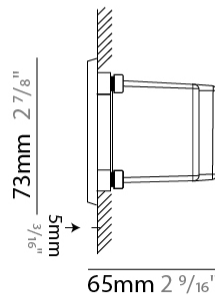

GENERAL

Series: New Green
Subseries: New Green L
Brand: Side
Division: Exterior
Mounting Type: Recessed
Mounting Location: Wall
Subcategory: Step Light

PHYSICAL

Shape: Rectangle
Length (mm): 342
Length (in): 13 7/16
Width (mm): 73
Width (in): 2 7/8
Depth (mm): 65
Depth (in): 2 3/16
Min. Recessing Depth (mm): 80
Min. Recessing Depth (in): 3 1/8
Light Distribution: Asymmetric
Weight (kg): 1.25
Weight (lbs): 2.76
Diffuser: Clear tempered glass
Gasket: Silicon rubber
Fixture Finish: WHI / BLK / GRY
Fixture Material: Aluminum Die Cast

ELECTRICAL

Lamp Type: LED (Zhaga Standard)
Input Wattage (W): 9.5
Total Output Wattage (W): 8.5
Dimming: Non-Dimming / Phase Dimming (120Vac only) / 0-10V Dimming
Driver Included: No
Driver Location: Remote
Driver Class: Class 2
Housing: See components
Input Voltage (V): 120 - 277
Constant Current (mA): 350
Upon Request: (Not included - see components [IP65 or higher enclosure to be supplied by others]) Remote: 0-10Vdc dimming / Integral: Phase dimming 120Vac

LED

Color Temperature (°K): 3000 / 4000
Max. Delivered Lumen (lm): 388.2 / 405.3
Nominal Lumen (lm): 910 / 950
CRI: >90 CRI
Lamp Life (hrs): 50000

OPTICAL

Optic°: Asymmetrical

RATINGS AND CERTIFICATIONS

Certified By: Certified for North American Standards
IP rating: IP65
IK Rating: IK07