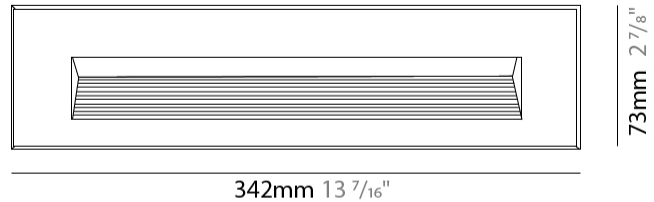

GENERAL

Series: New Green
Subseries: New Green L
Brand: Side
Division: Exterior
Mounting Type: Recessed
Mounting Location: Wall
Subcategory: Step Light

PHYSICAL

Shape: Rectangle
Length (mm): 342
Length (in): 13 7/16
Width (mm): 73
Width (in): 2 7/8
Depth (mm): 65
Depth (in): 2 3/16
Min. Recessing Depth (mm): 80
Min. Recessing Depth (in): 3 1/8
Light Distribution: Asymmetric
Weight (kg): 1.25
Weight (lbs): 2.76
Diffuser: Clear tempered glass
Gasket: Silicon rubber
Fixture Finish: WHI / BLK / GRY
Fixture Material: Aluminum Die Cast

ELECTRICAL

Lamp Type: LED (Zhaga Standard)
Input Wattage (W): 9.5
Total Output Wattage (W): 8.5
Dimming: Non-Dimming / Phase Dimming (120Vac only) / 0-10V Dimming
Driver Included: No
Driver Location: Remote
Driver Class: Class 2
Housing: See components
Input Voltage (V): 120 - 277
Constant Current (mA): 350
Upon Request: (Not included - see components [IP65 or higher enclosure to be supplied by others]) Remote: 0-10Vdc dimming / Integral: Phase dimming 120Vac

LED

Color Temperature (°K): 3000 / 4000
Max. Delivered Lumen (lm): 388.2 / 405.3
Nominal Lumen (lm): 910 / 950
CRI: >90 CRI
Lamp Life (hrs): 50000

OPTICAL

Optic°: Asymmetrical

RATINGS AND CERTIFICATIONS

Certified By: Certified for North American Standards
IP rating: IP65
IK Rating: IK07